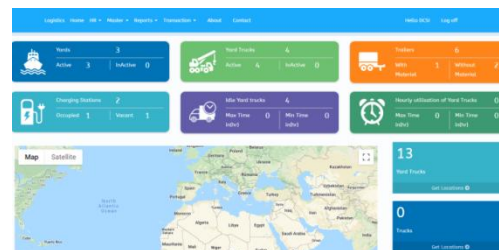

Logistics Management- ERP