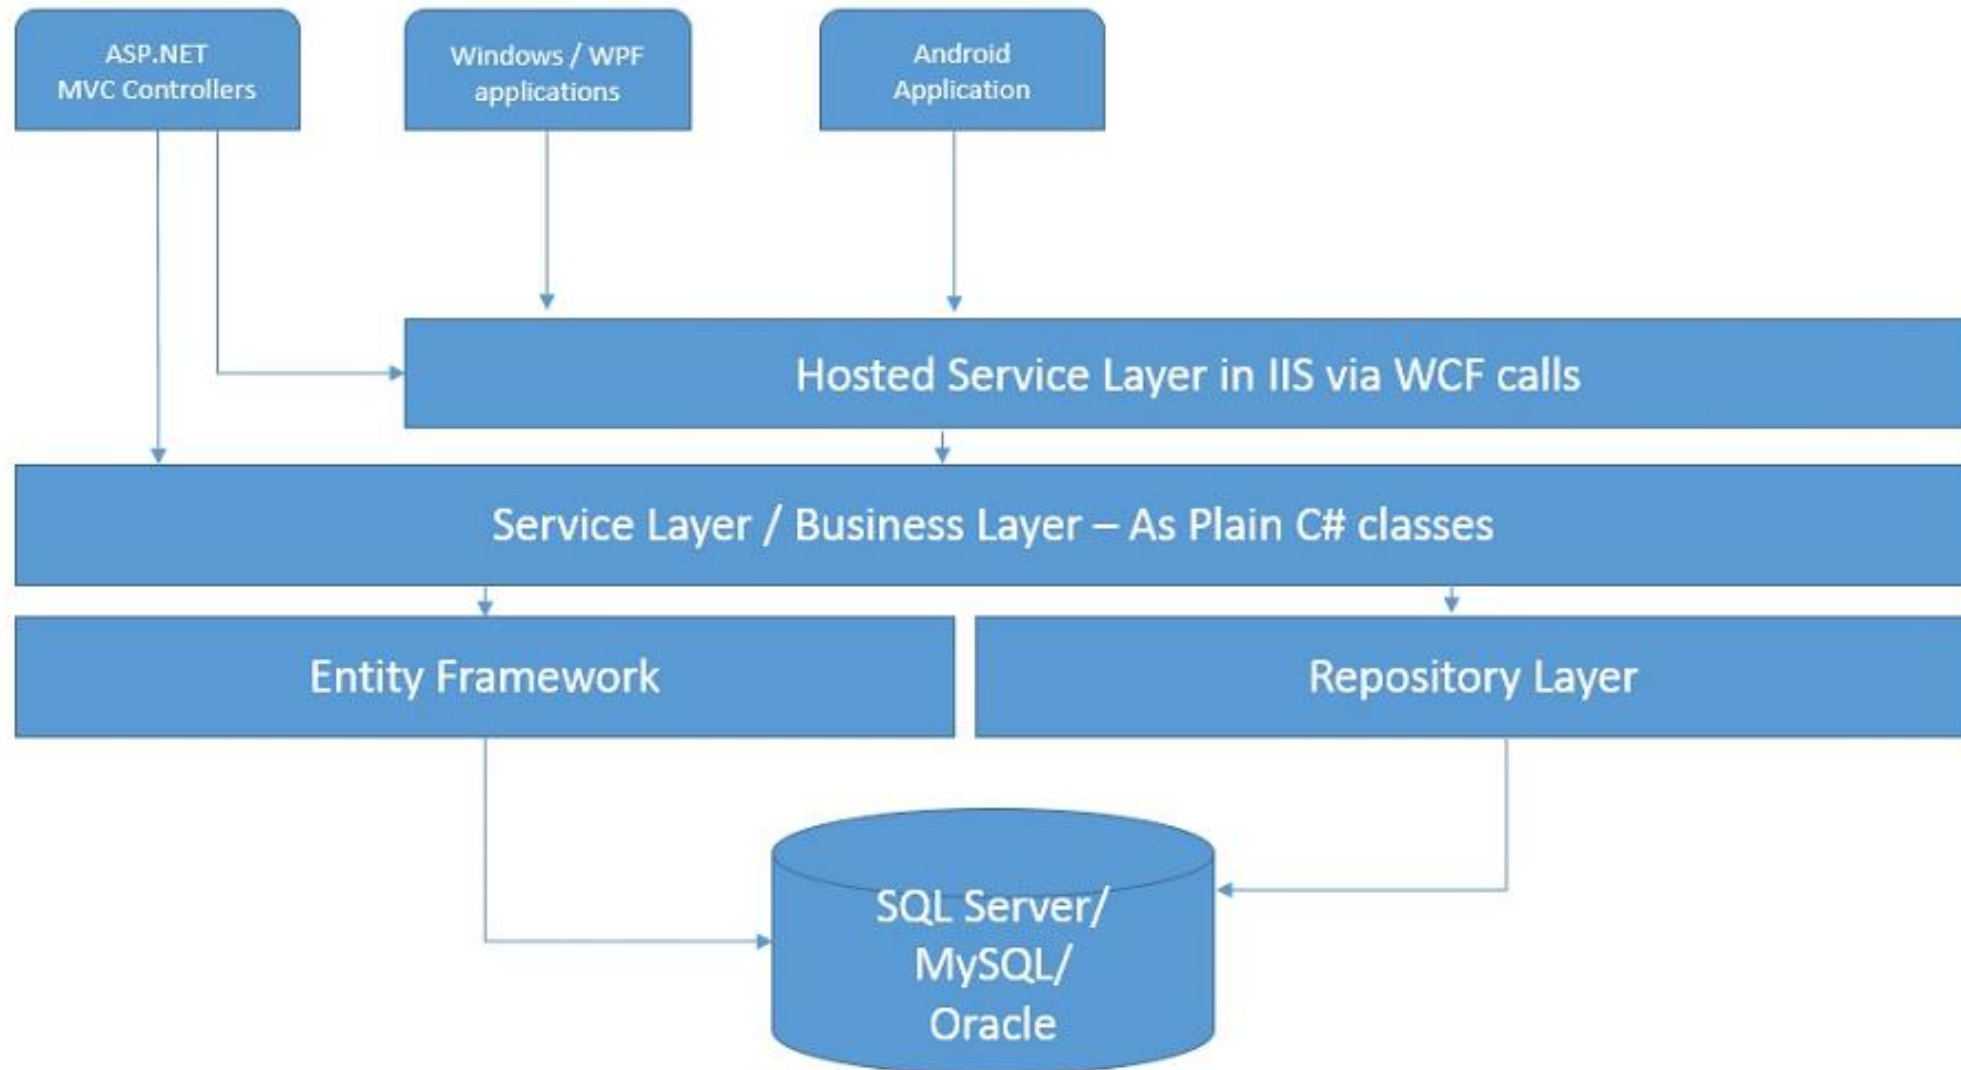

Provide post implementation, support, ATS and Enhancement

Quality Audit

Validate implementations/ Process Mapping through testing and quality checks

Consulting

Provide consultation support and optimized Digital Transformation services

Managed Services

Provide services to manage accounting, reconciliation, reporting

System Architecture

Development Stack

Projects

Projects

DCAviation – Malaysia

Medical Tourism ERP