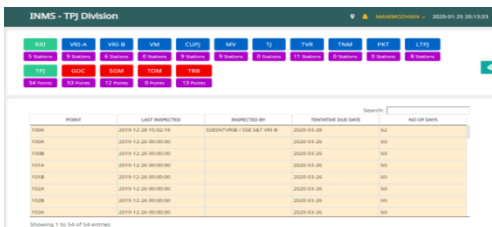

INMS – Indian Railways