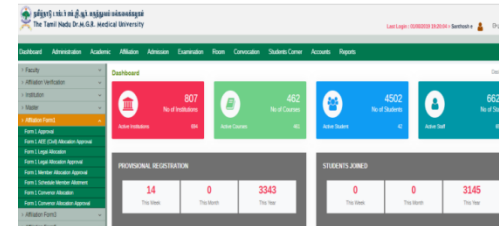

Managed Services

Provide services to manage accounting, reconciliation, reporting

System Architecture

Development Stack

Projects

Projects

DCAviation – Malaysia

Medical Tourism ERP