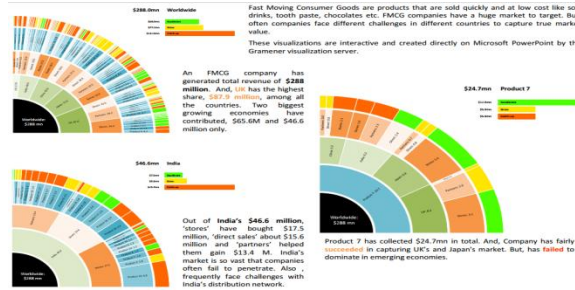

Smart Inventory