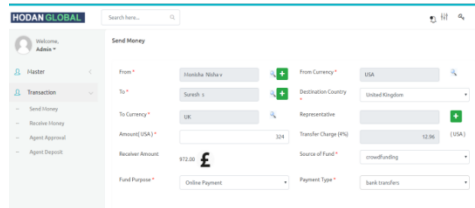

Staff Mate HR

Lilies World Global

Projects

MORA – Brunei

Car Rental - Saudi

Referral Marketing Portal

SU Apparels - ERP

DCPL ERP